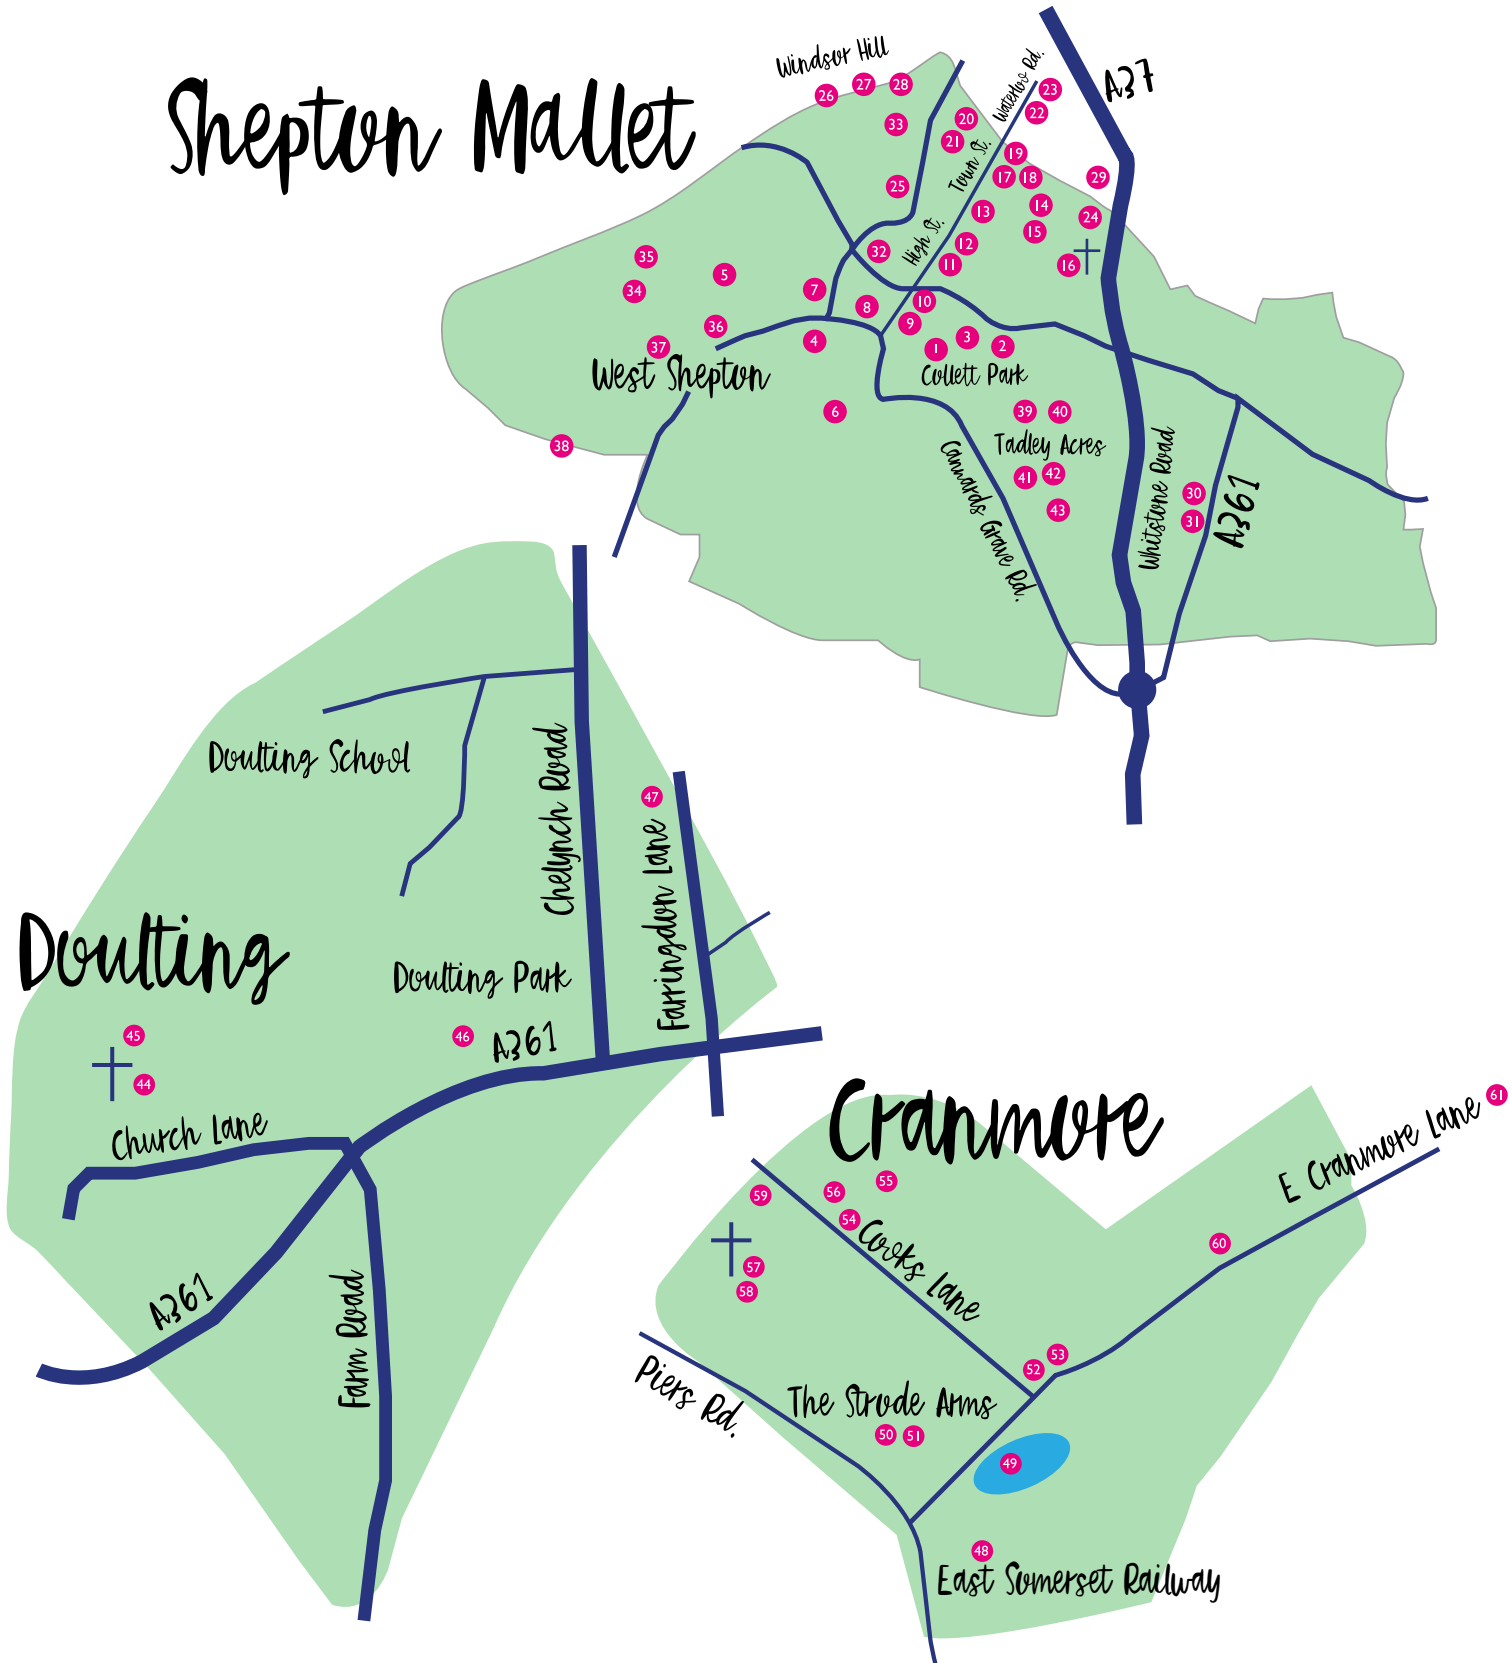

Welcome to the Eco-Arts Trail!

With 60 colourful creatures to discover, how many can you click and tick?! Can you complete the full set for a prize?! Each has a QR code nearby to scan for competition entry and more info, accessible from the path, so please don't enter gardens or climb walls or fences.

Shepton Mallet

For information on refreshments and guided walks, please see www.gillsakakini.com